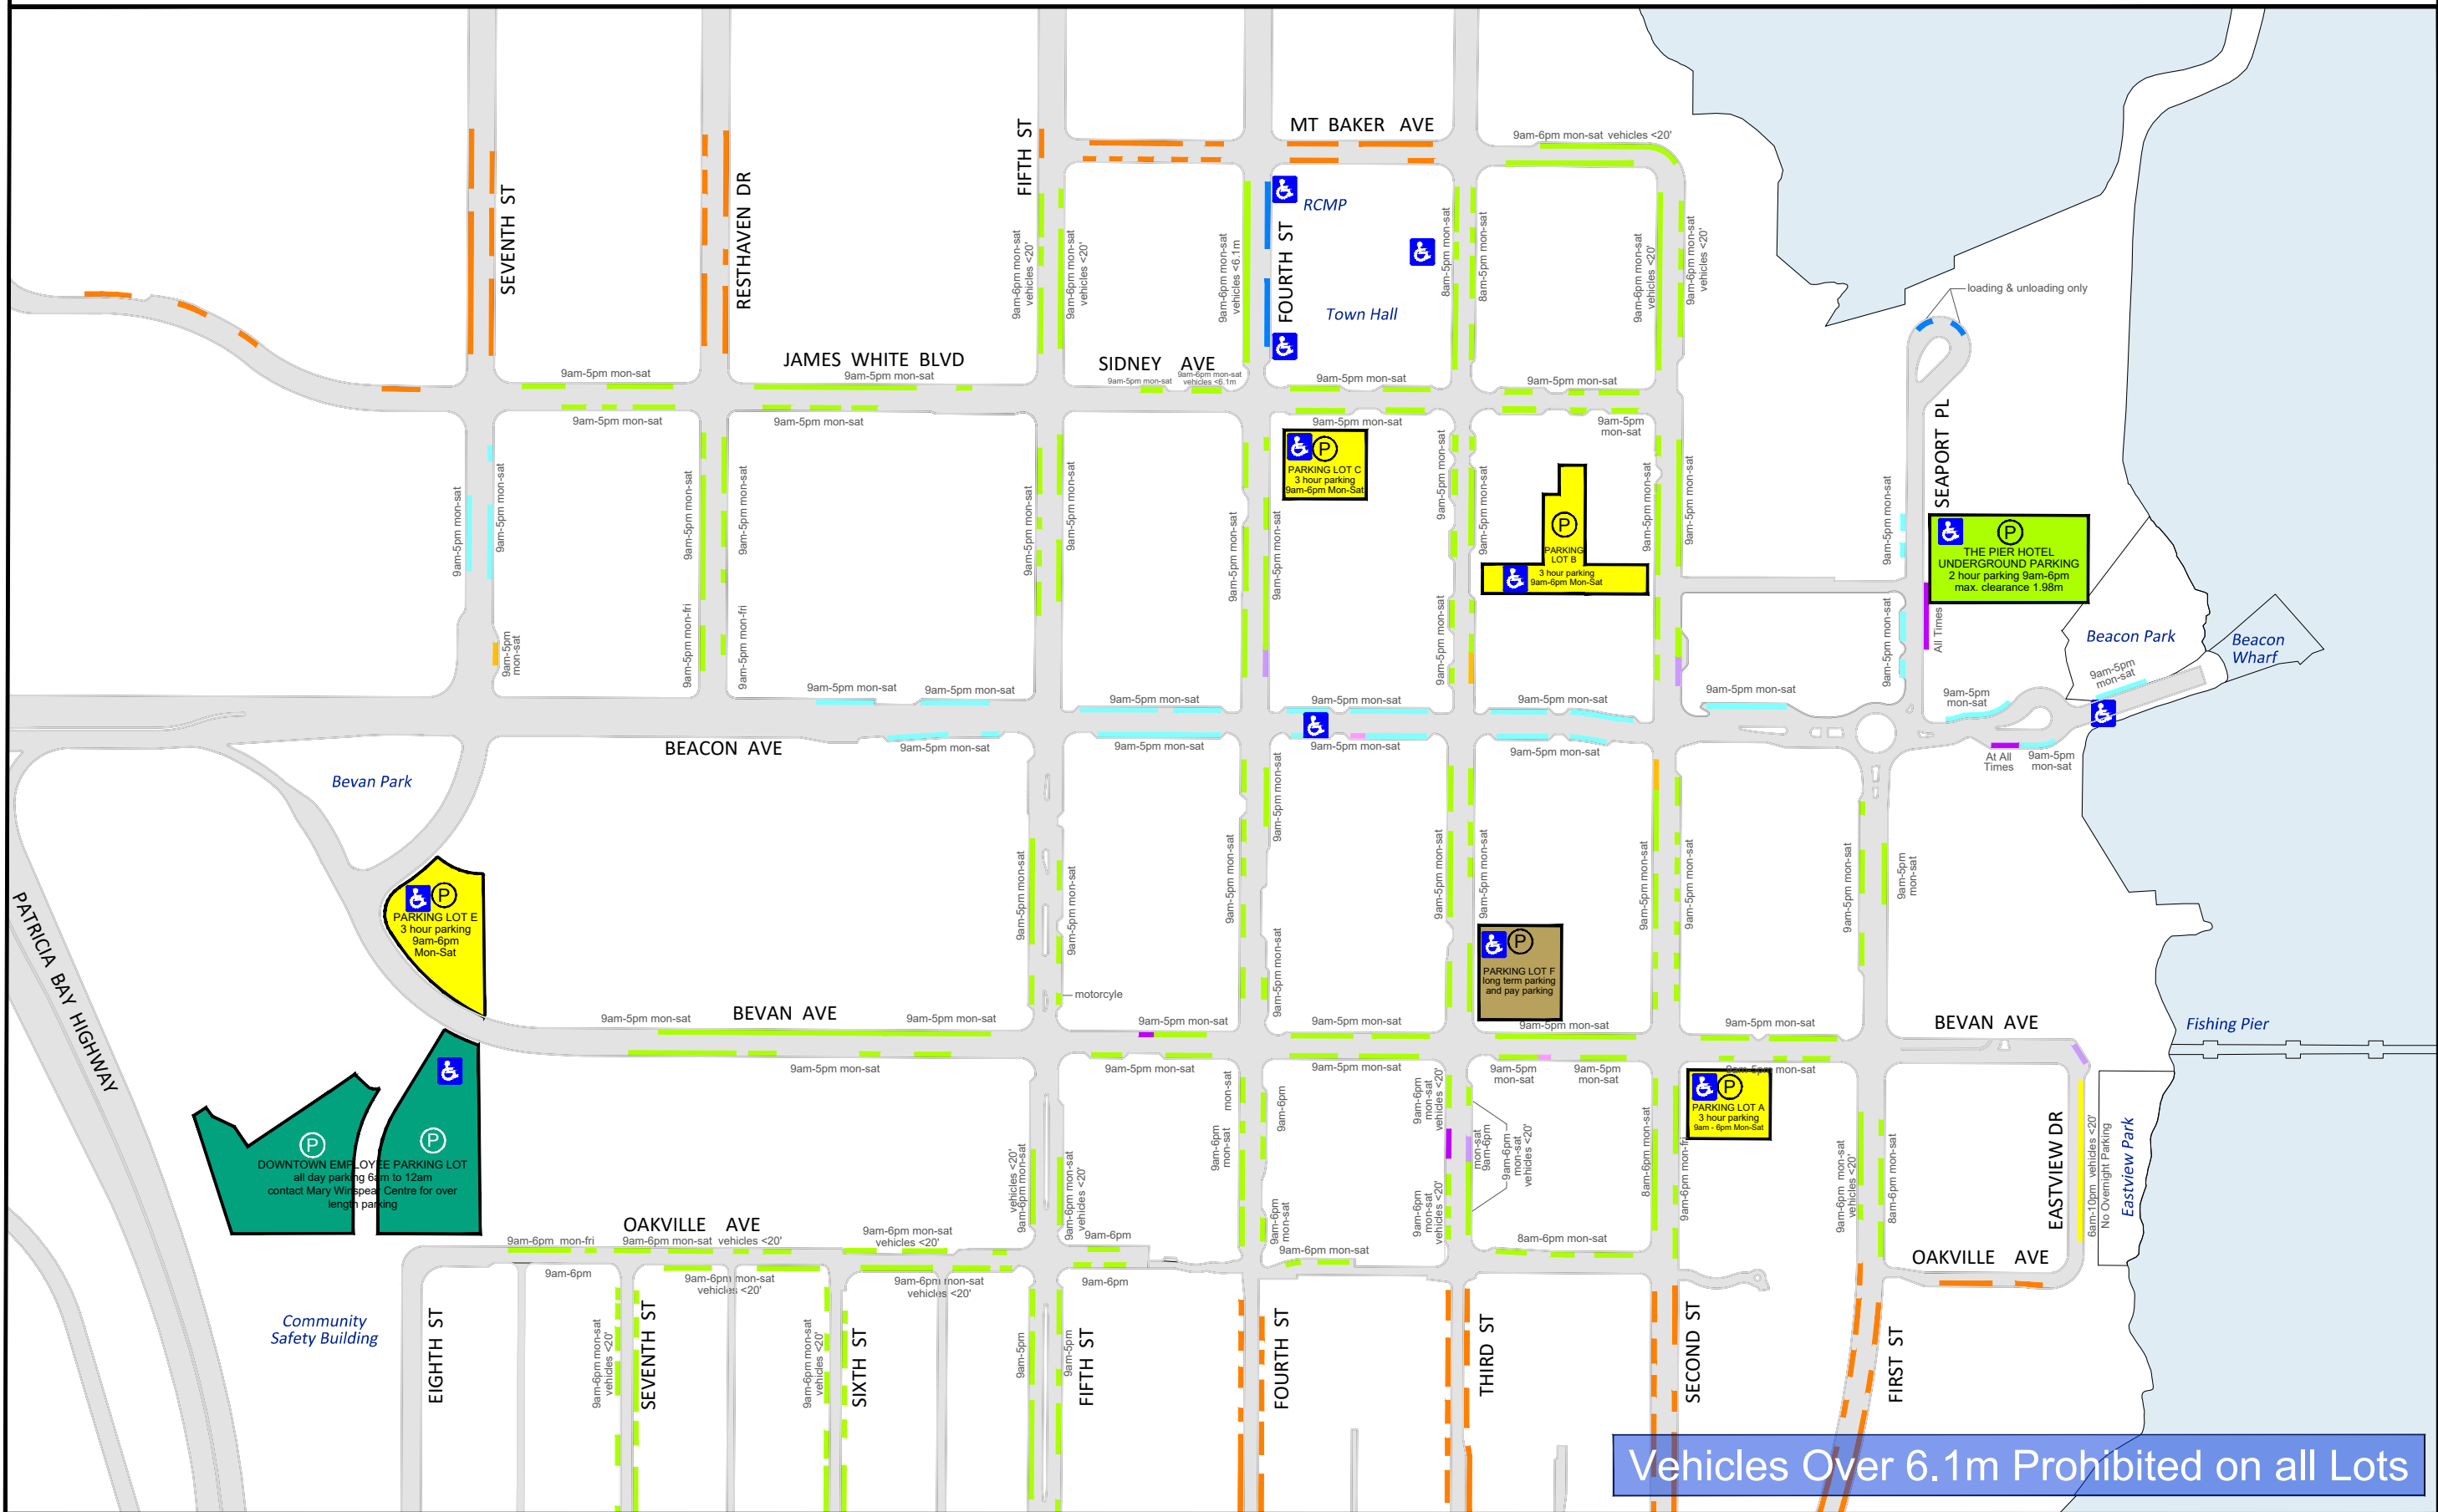

DOWNTOWN PARKING

Notice: Parking outside the downtown area is authorized for a maximum duration of 24 hours, unless otherwise indicated by posted signage.

- 5 min.
- 10 min.
- 15 min.
- 30 min.
- 1 Hour
- 2 Hour
- 3 Hour
- All Day
- 24 Hour
- Commercial Loading Zone
- Pay Parking & Long Term
- ♿ Public Accessible Parking
- P Parking Lots (vehicles <20')

Vehicles Over 6.1m Prohibited on all Lots

Latest Revision:
5 December 2024